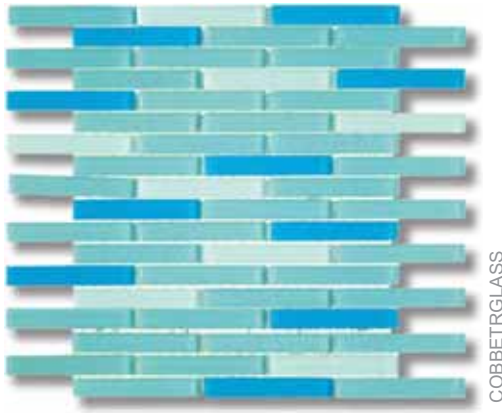

B level |

Inspired by Nature, Made Possible by...

CANCOS
TILE AND STONE

white

cream

sand (shiny finish)

desert (matte finish)

dune

mocha

vanilla

tropical (matte finish)

5/8 X 4
12" glass sheet

sea (shiny & matte finish)

5/8 X 4
12" glass sheet

island (shiny & matte finish)

5/8 X 4
12" glass sheet

bay (shiny & matte finish)

5/8 X 4
12" glass sheet

3 X 8
cornice dental

3 X 8
cornice dental

3 X 8
cornice dental

3 X 8
cornice dental

3 X 8
cornice dental

1 X 8
corner

1 X 8
corner

1 X 8
corner

1 X 8
corner

1 X 8
corner

1/2 X 8
curvo

1/2 X 8
curvo

1/2 X 8
curvo

1/2 X 8
curvo