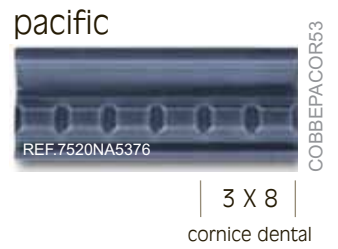

bay (shiny & matte finish)

5/8 X 4
12" glass sheet

3 X 8
cornice dental

3 X 8
cornice dental

3 X 8
cornice dental

3 X 8
cornice dental

3 X 8
cornice dental

1 X 8
corner

1 X 8
corner

1 X 8
corner

1 X 8
corner

1 X 8
corner

1/2 X 8
curvo

1/2 X 8
curvo

1/2 X 8
curvo

1/2 X 8
curvo

1/2 X 8
curvo

Cancos recommends using corner pieces to facilitate installation.