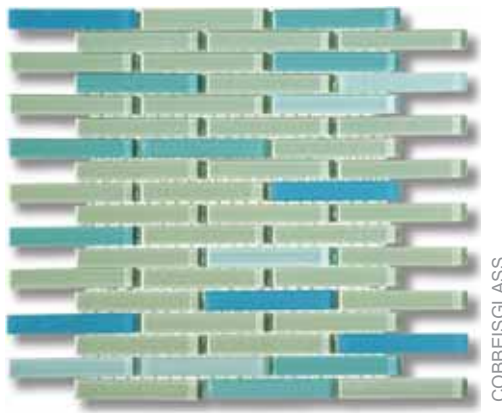

B level |

Inspired by Nature, Made Possible by...

CANCOS
TILE AND STONE

white

cream

sand (shiny finish)

desert (matte finish)

dune

mocha

vanilla

tropical (matte finish)

5/8 X 4
12" glass sheet

sea (shiny & matte finish)

5/8 X 4
12" glass sheet

island (shiny & matte finish)

5/8 X 4
12" glass sheet

bay (shiny & matte finish)

5/8 X 4
12" glass sheet

3 X 8
cornice dental

3 X 8
cornice dental

3 X 8
cornice dental

3 X 8
cornice dental

3 X 8
cornice dental

1 X 8
corner

1 X 8
corner

1 X 8
corner

1 X 8
corner

1 X 8
corner

1/2 X 8
curvo

1/2 X 8
curvo

1/2 X 8
curvo

1/2 X 8
curvo