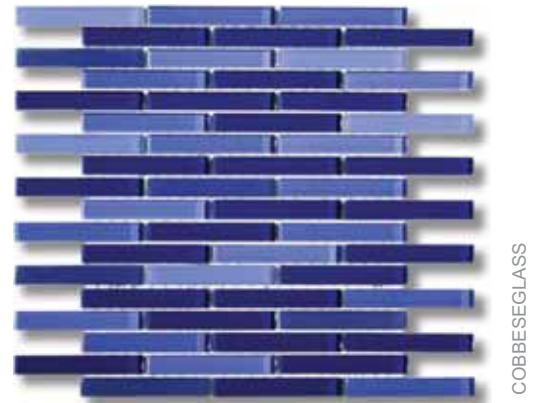

B level |

Inspired by Nature, Made Possible by...

CANCOS
TILE AND STONE

white

cream

sand (shiny finish)

desert (matte finish)

dune

mocha

vanilla

tropical (matte finish)

5/8 X 4
12" glass sheet

sea (shiny & matte finish)

5/8 X 4
12" glass sheet

island (shiny & matte finish)

5/8 X 4
12" glass sheet

bay (shiny & matte finish)

5/8 X 4
12" glass sheet

3 X 8
cornice dental

3 X 8
cornice dental

3 X 8
cornice dental

3 X 8
cornice dental

3 X 8
cornice dental

1 X 8
corner