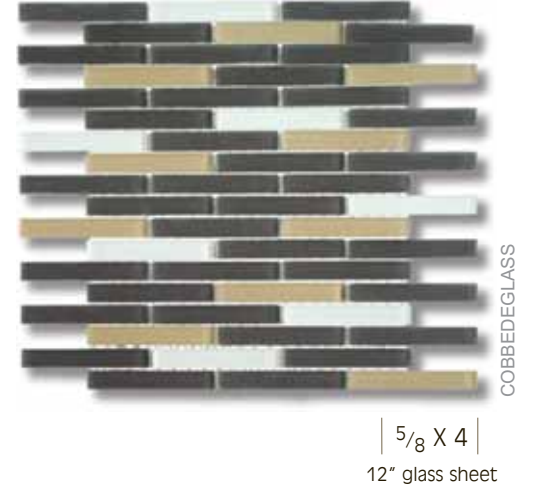

B level |

Inspired by Nature, Made Possible by...

CANCOS
TILE AND STONE

white

cream

sand (shiny finish)

desert (matte finish)

dune

mocha

vanilla

tropical (matte finish)

5/8 X 4
12" glass sheet

sea (shiny & matte finish)

5/8 X 4
12" glass sheet

island (shiny & matte finish)

5/8 X 4
12" glass sheet