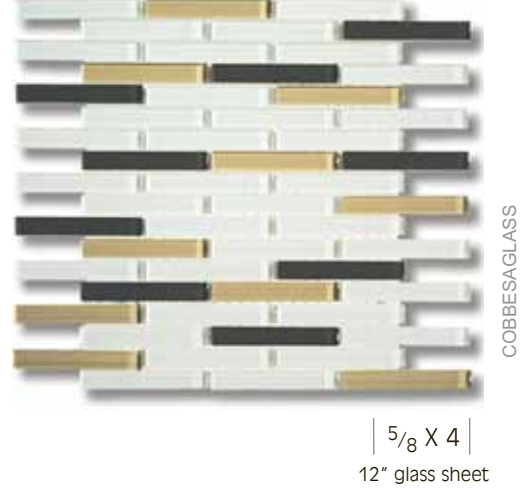

B level |

Inspired by Nature, Made Possible by...

CANCOS
TILE AND STONE

white

cream

sand (shiny finish)

desert (matte finish)

dune

mocha

vanilla

tropical (matte finish)

5/8 X 4
12" glass sheet

sea (shiny & matte finish)

5/8 X 4
12" glass sheet

island (shiny & matte finish)

5/8 X 4
12" glass sheet

bay (shiny & matte finish)

5/8 X 4
12" glass sheet

3 X 8
cornice dental

3 X 8
cornice dental

3 X 8
cornice dental

3 X 8
cornice dental

3 X 8
cornice dental

1 X 8
corner

1/2 X 8
curvo

Cancos recommends using corner pieces to facilitate installation.