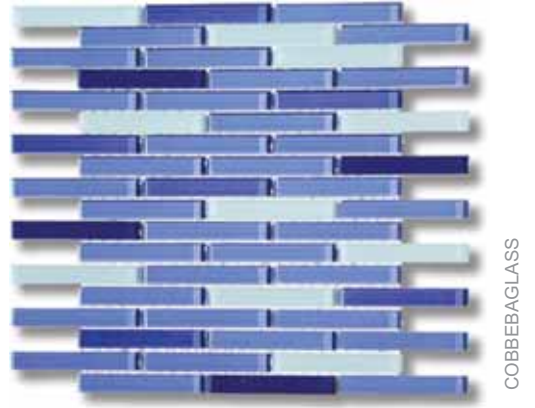

B level |

Inspired by Nature, Made Possible by...

CANCOS
TILE AND STONE

white

cream

sand (shiny finish)

desert (matte finish)

dune

mocha

vanilla

tropical (matte finish)

5/8 X 4
12" glass sheet

sea (shiny & matte finish)

5/8 X 4
12" glass sheet

island (shiny & matte finish)

5/8 X 4
12" glass sheet

bay (shiny & matte finish)

5/8 X 4
12" glass sheet

3 X 8
cornice dental

3 X 8
cornice dental

3 X 8
cornice dental

3 X 8
cornice dental

3 X 8
cornice dental

1 X 8
corner

1 X 8
corner

1 X 8
corner

1 X 8
corner

1 X 8
corner

1/2 X 8
curvo

1/2 X 8
curvo

1/2 X 8
curvo

1/2 X 8
curvo