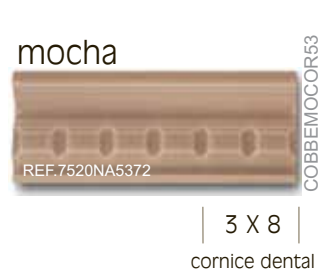

B level |

Inspired by Nature, Made Possible by...

CANCOS
TILE AND STONE

white

cream

sand (shiny finish)

desert (matte finish)

dune

mocha

vanilla

tropical (matte finish)

5/8 X 4
12" glass sheet

sea (shiny & matte finish)

5/8 X 4
12" glass sheet

island (shiny & matte finish)

5/8 X 4
12" glass sheet

bay (shiny & matte finish)

5/8 X 4
12" glass sheet

3 X 8
cornice dental

3 X 8
cornice dental

3 X 8
cornice dental

3 X 8
cornice dental

3 X 8
cornice dental

1 X 8
corner